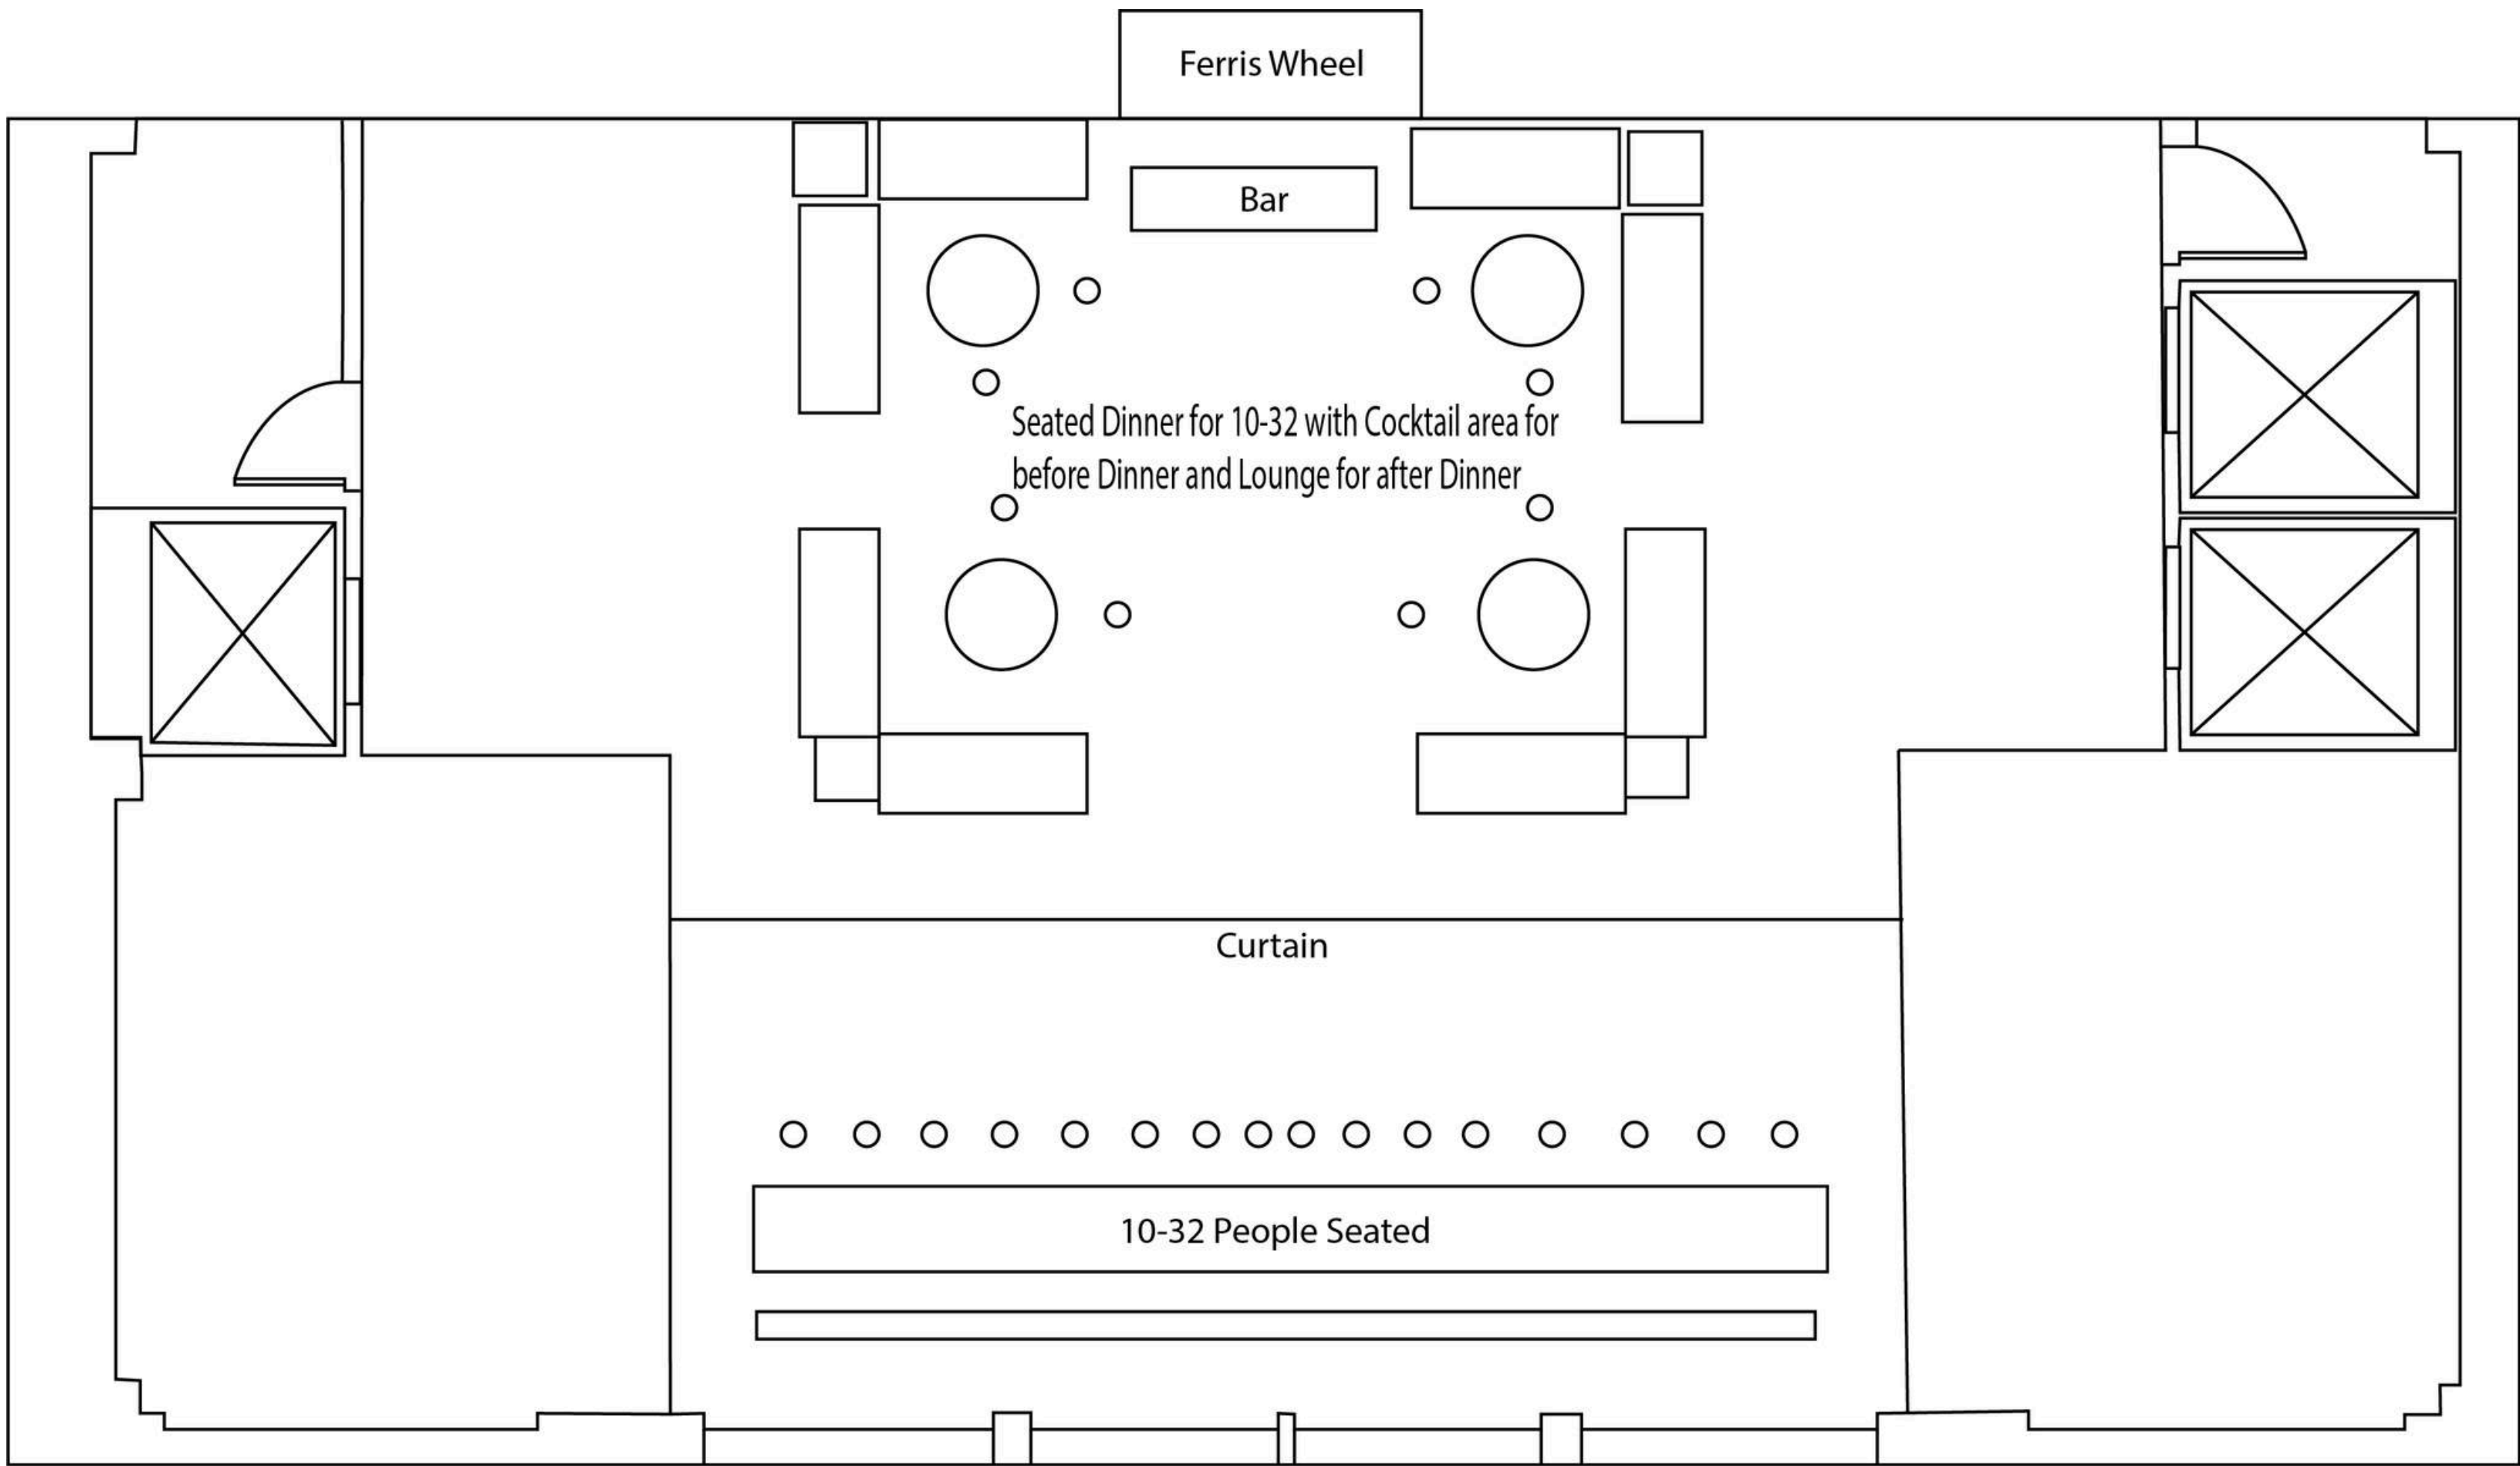

FULL SPACE / 20 TO 150 GUESTS

FEATURES

PRIVATE BAR

TABLES & CHAIRS PROVIDED

LOCATED IN NOMAD/CHELSEA

DEDICATED RESTROOMS

1600 SQUARE FEET

SOUND SYSTEM

CURTAIN TO SEPARATE THE ROOM

FLEXIBLE FLOOR PLAN

Ferris Wheel

Bar

150 Seated Dinner