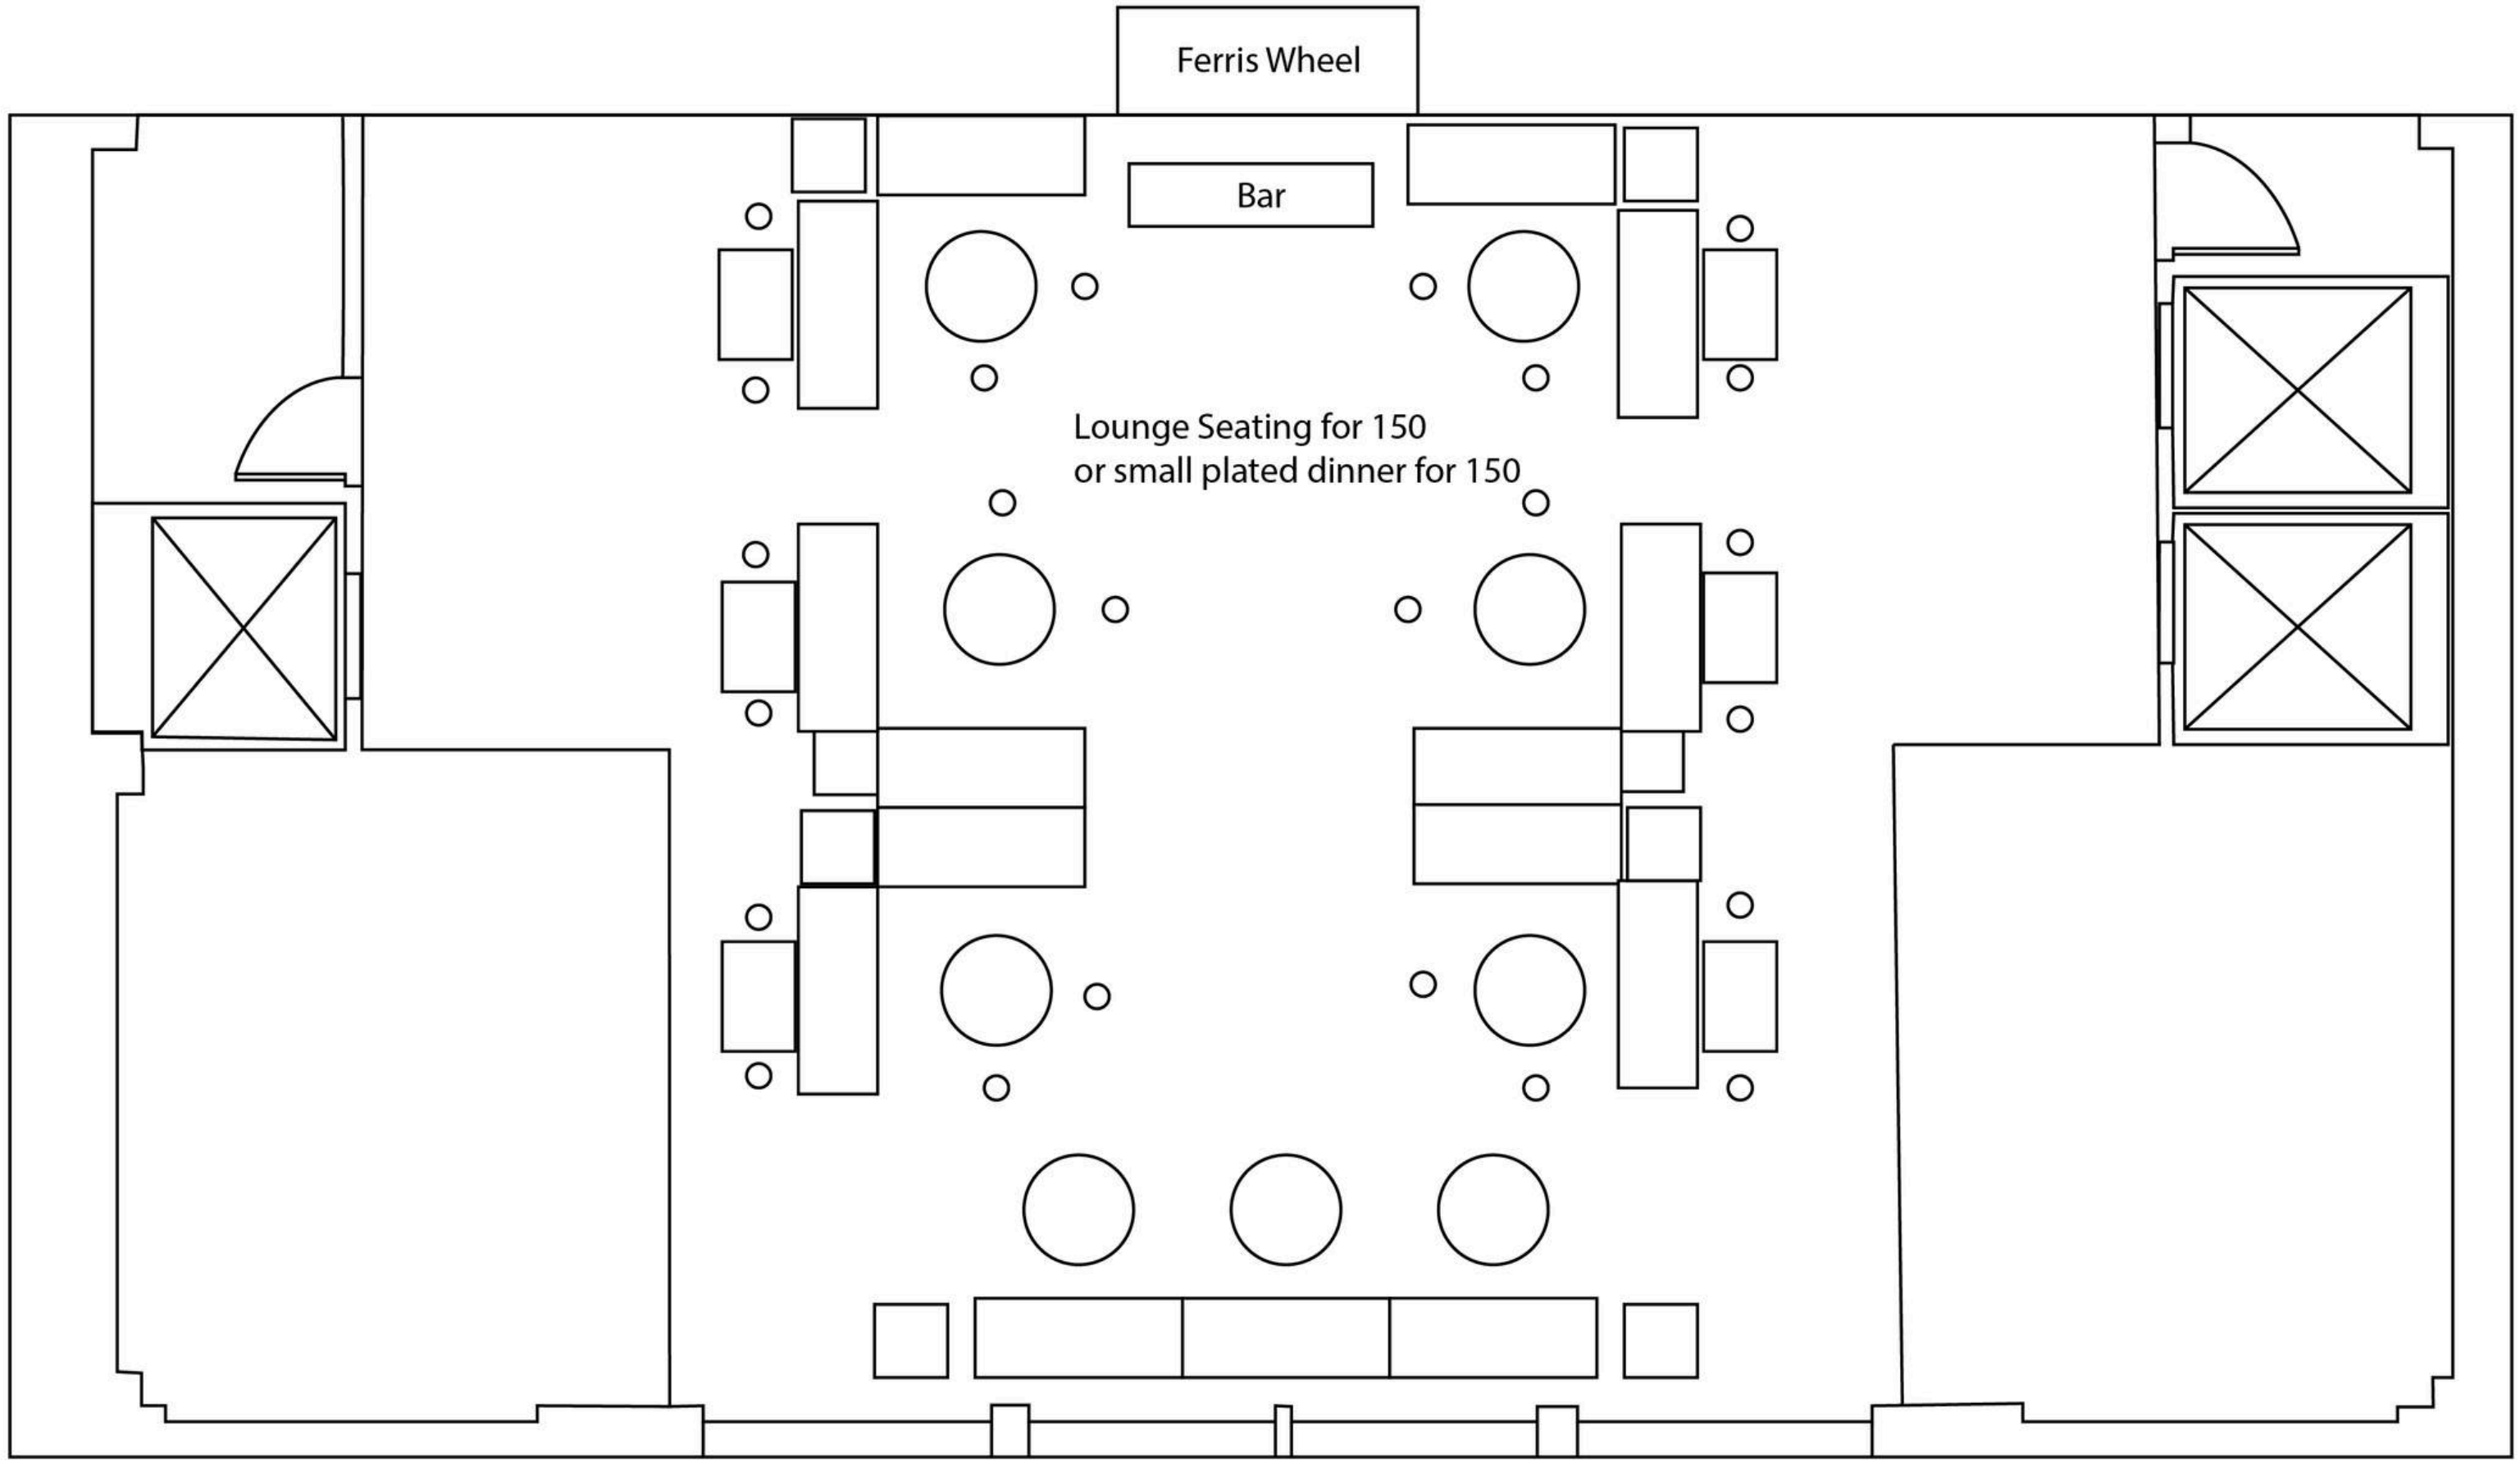

FULL SPACE / 20 TO 150 GUESTS

FEATURES

PRIVATE BAR

TABLES & CHAIRS PROVIDED

LOCATED IN NOMAD/CHELSEA

DEDICATED RESTROOMS

1600 SQUARE FEET

SOUND SYSTEM

CURTAIN TO SEPARATE THE ROOM

FLEXIBLE FLOOR PLAN

Ferris Wheel

Bar

150 Seated Dinner