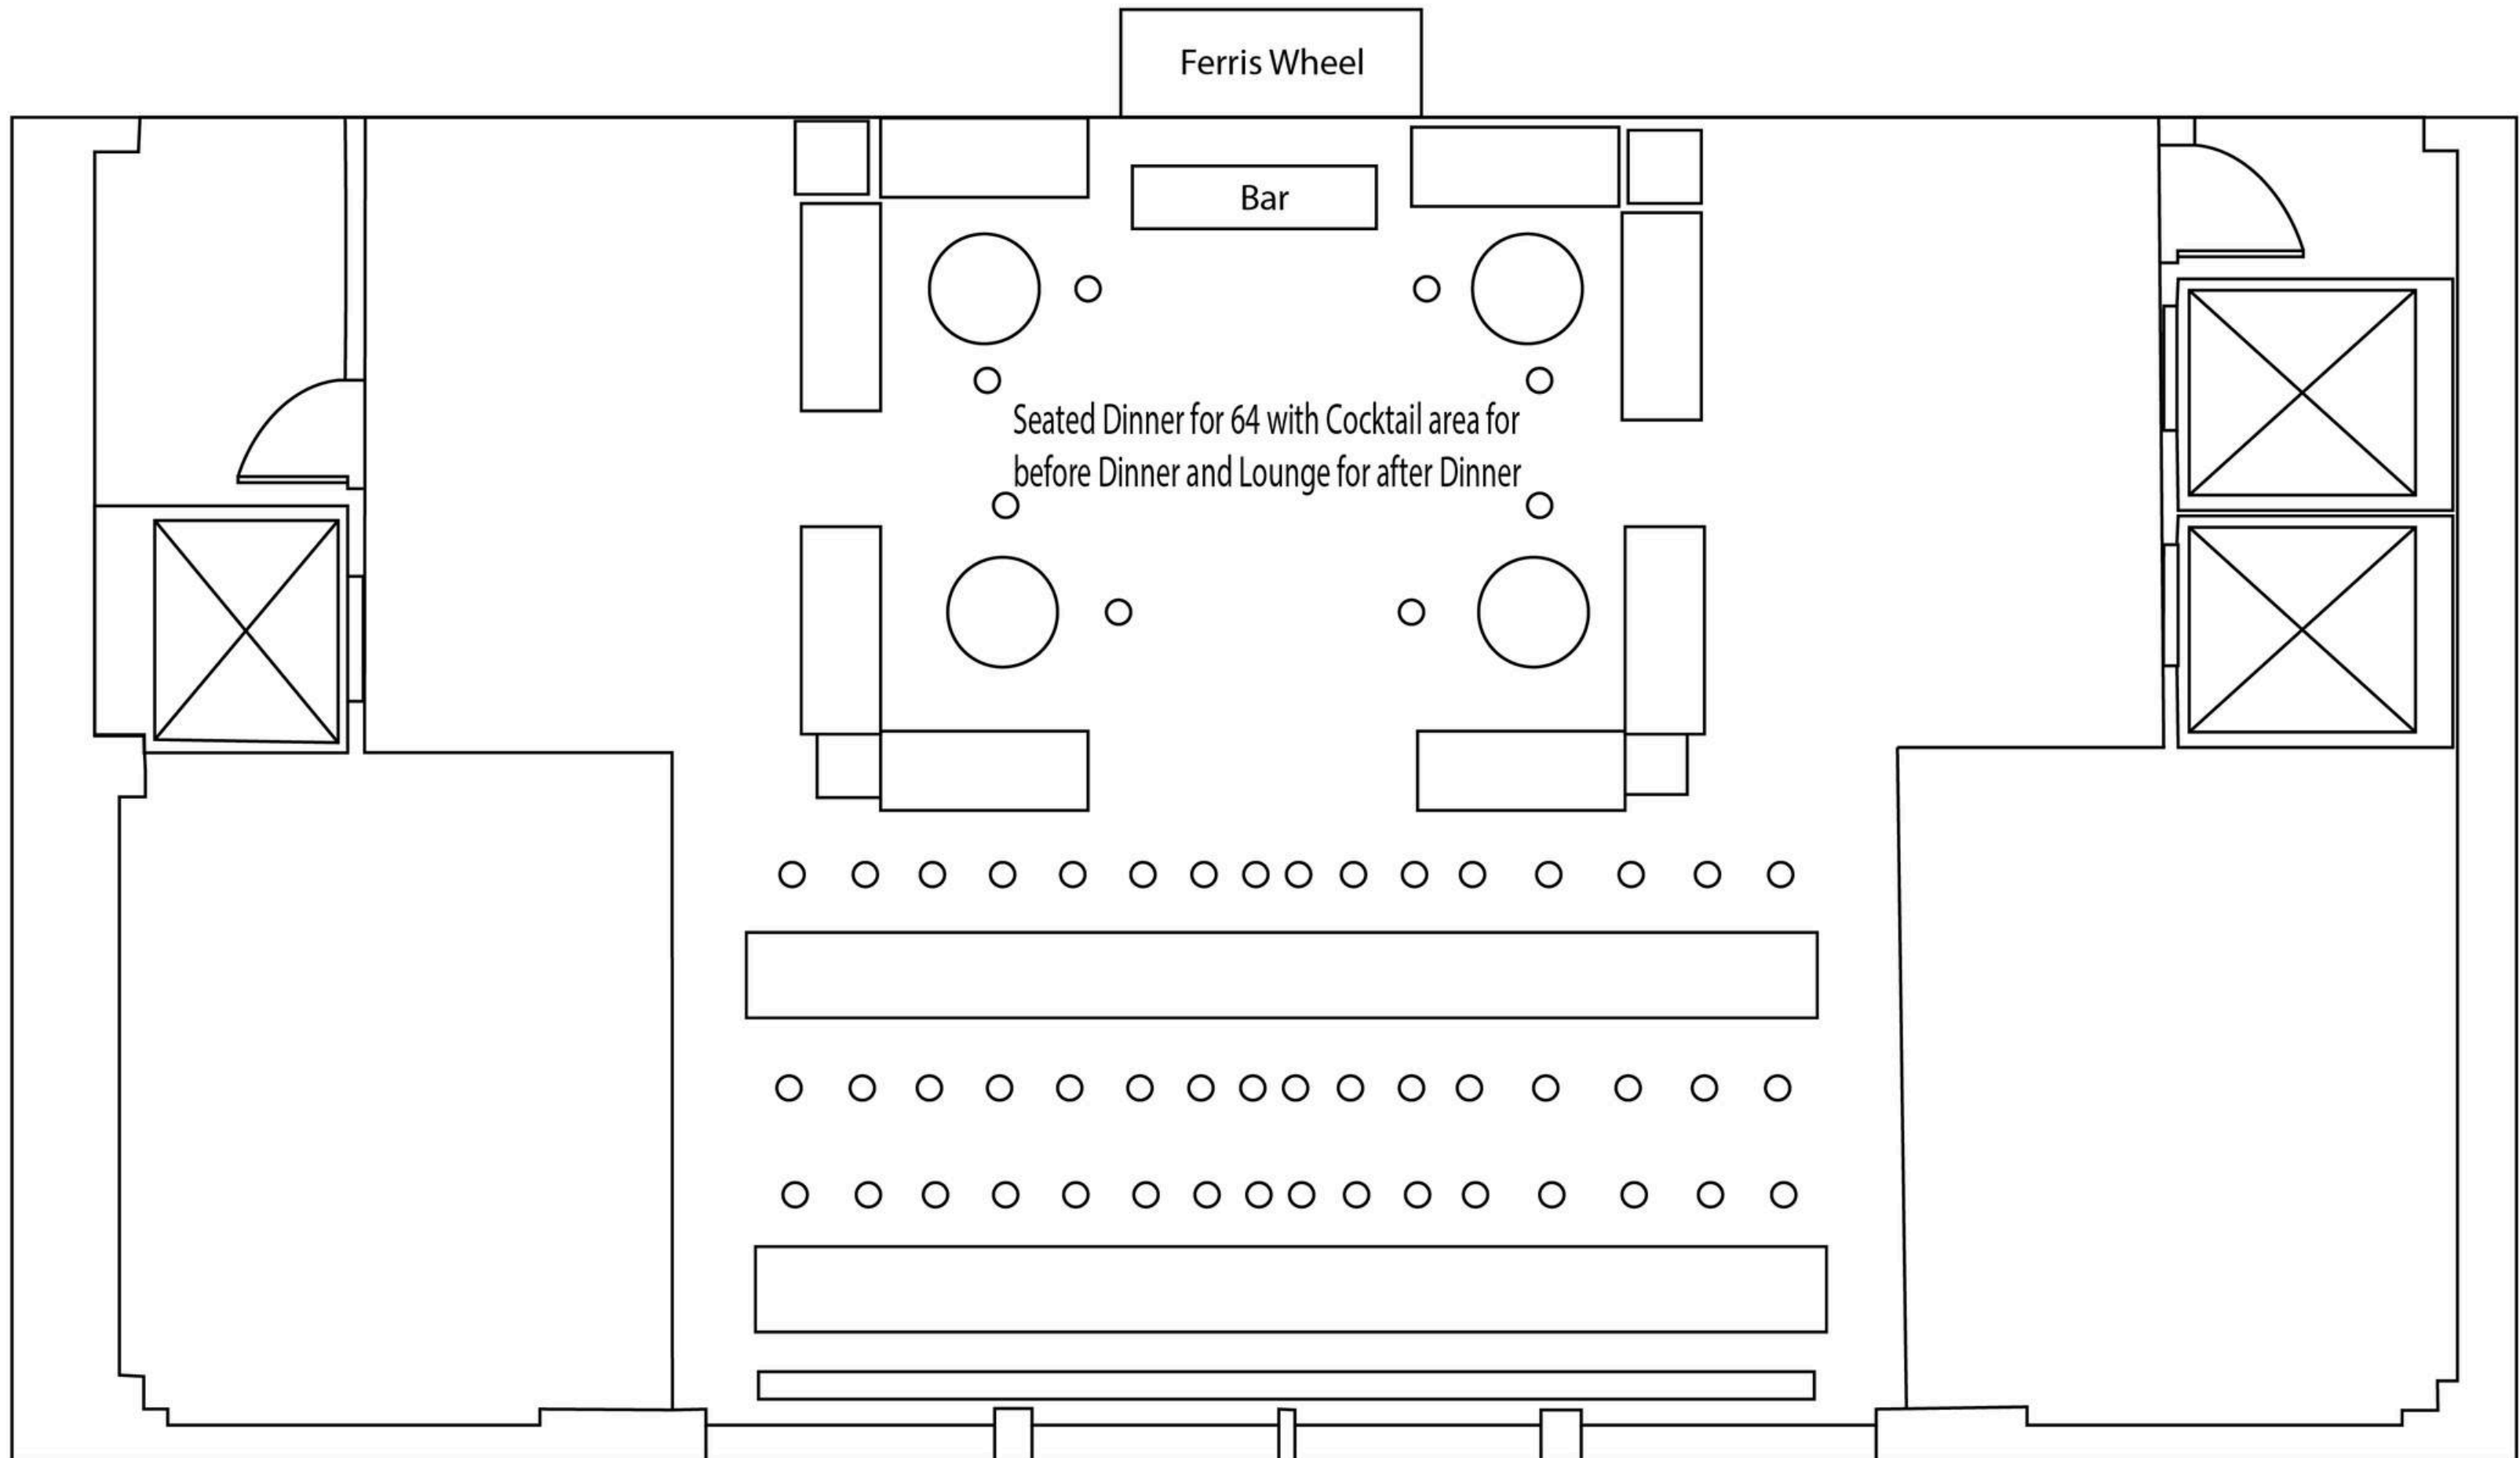

FULL SPACE / 20 TO 150 GUESTS

FEATURES

PRIVATE BAR

TABLES & CHAIRS PROVIDED

LOCATED IN NOMAD/CHELSEA

DEDICATED RESTROOMS

1600 SQUARE FEET

SOUND SYSTEM

CURTAIN TO SEPARATE THE ROOM

FLEXIBLE FLOOR PLAN

Ferris Wheel

Bar

150 Seated Dinner